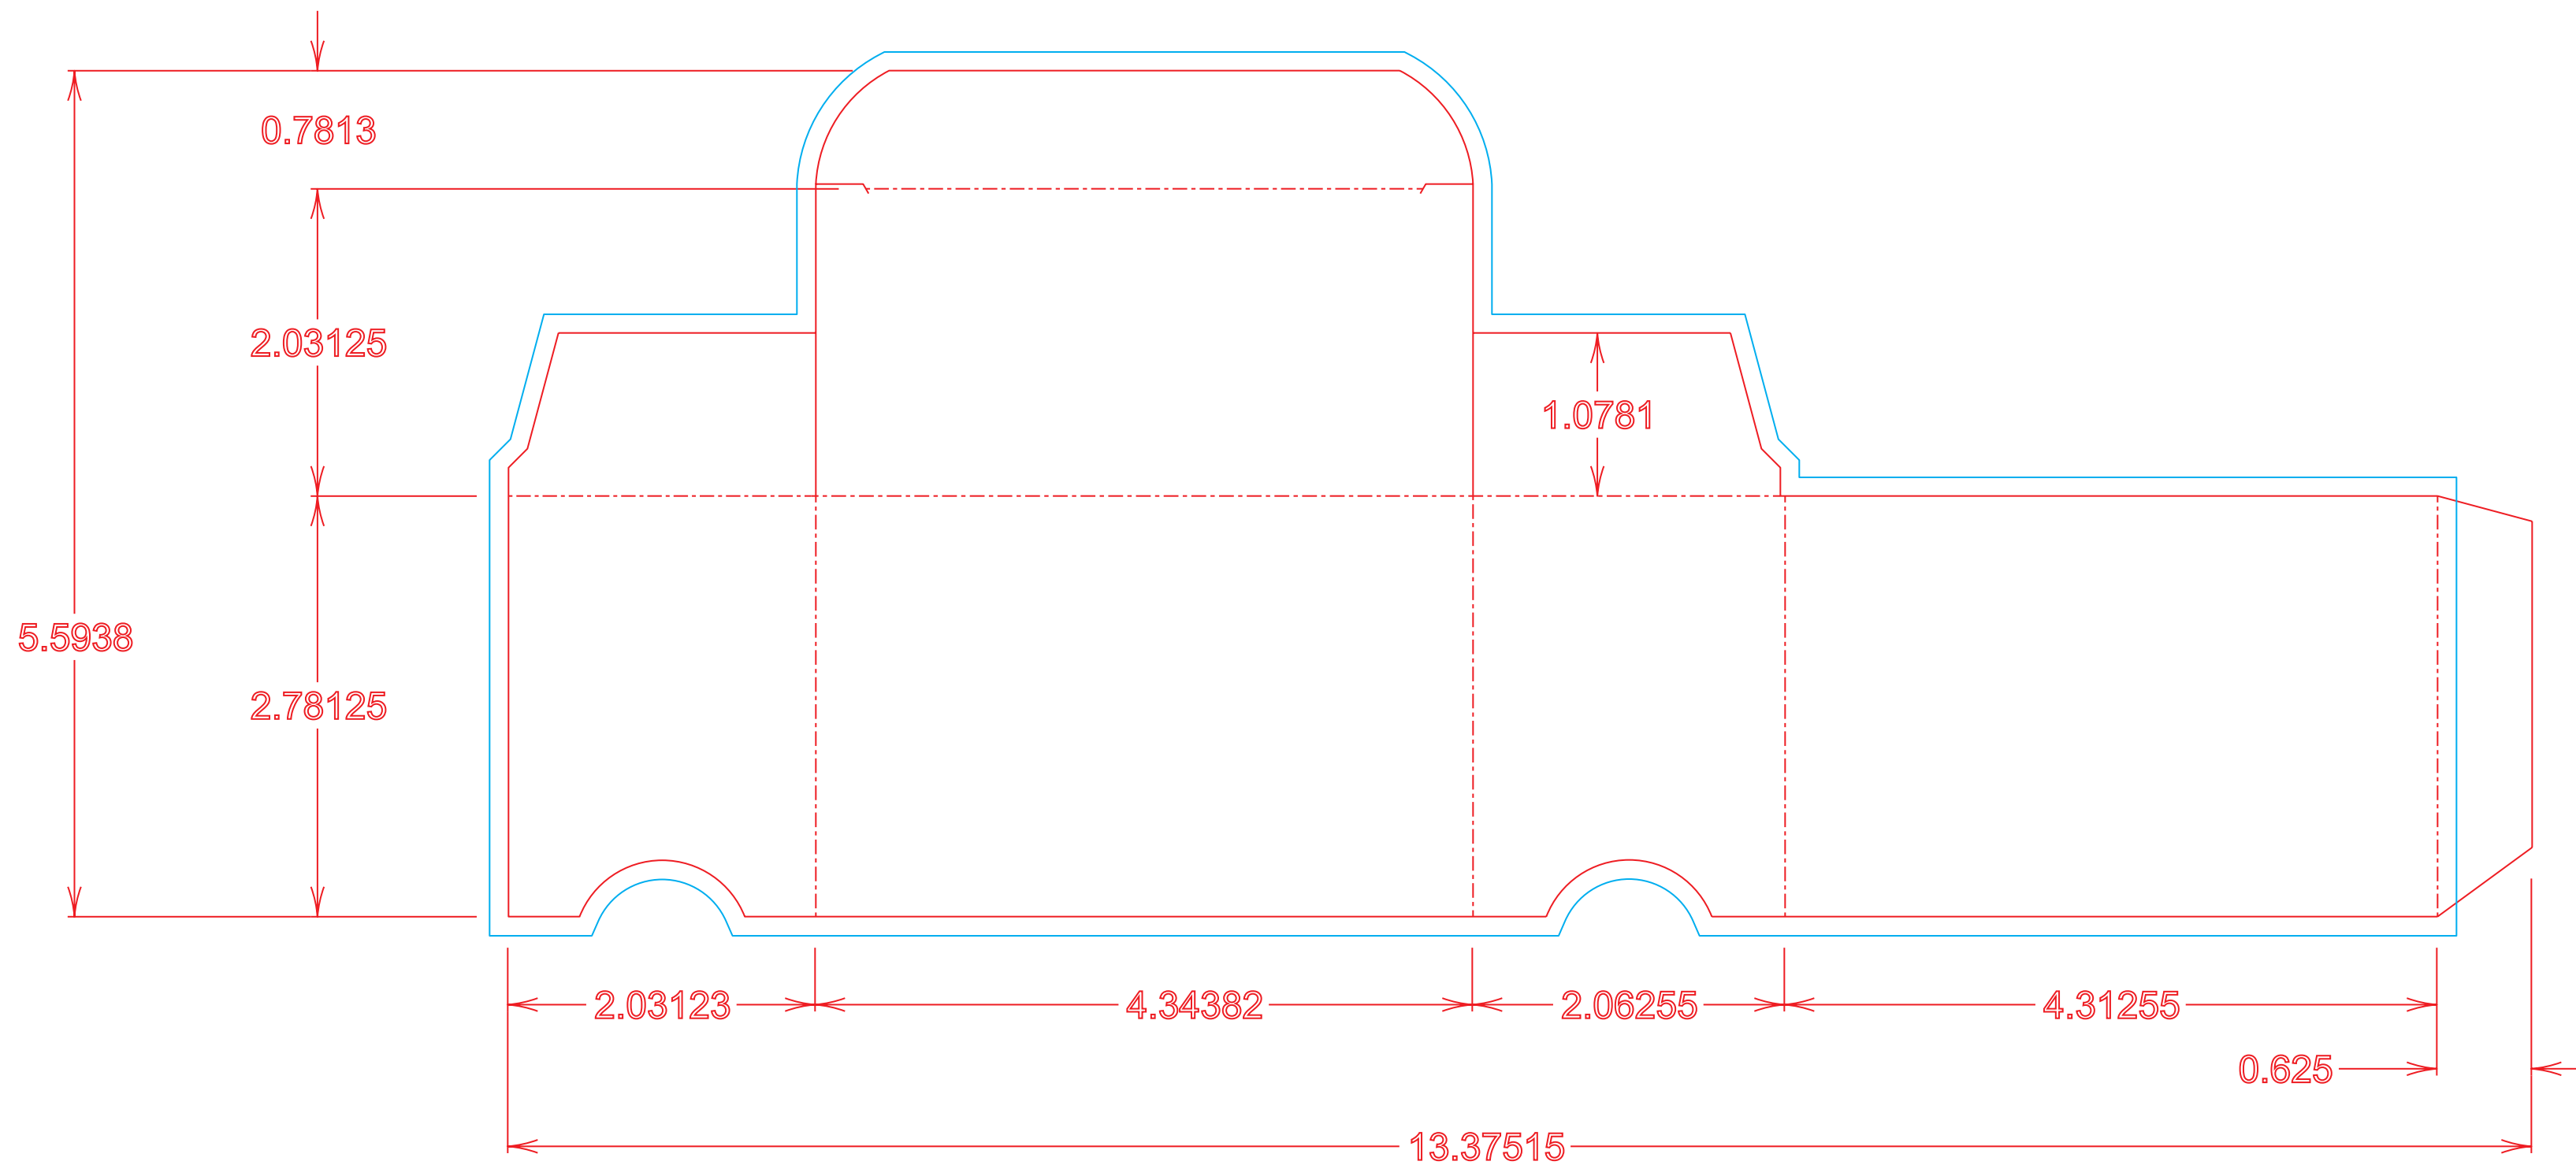

TRIPLE CASSETTE SLIPCASE

Your artwork must bleed past the trim lines to the indicated bleed area