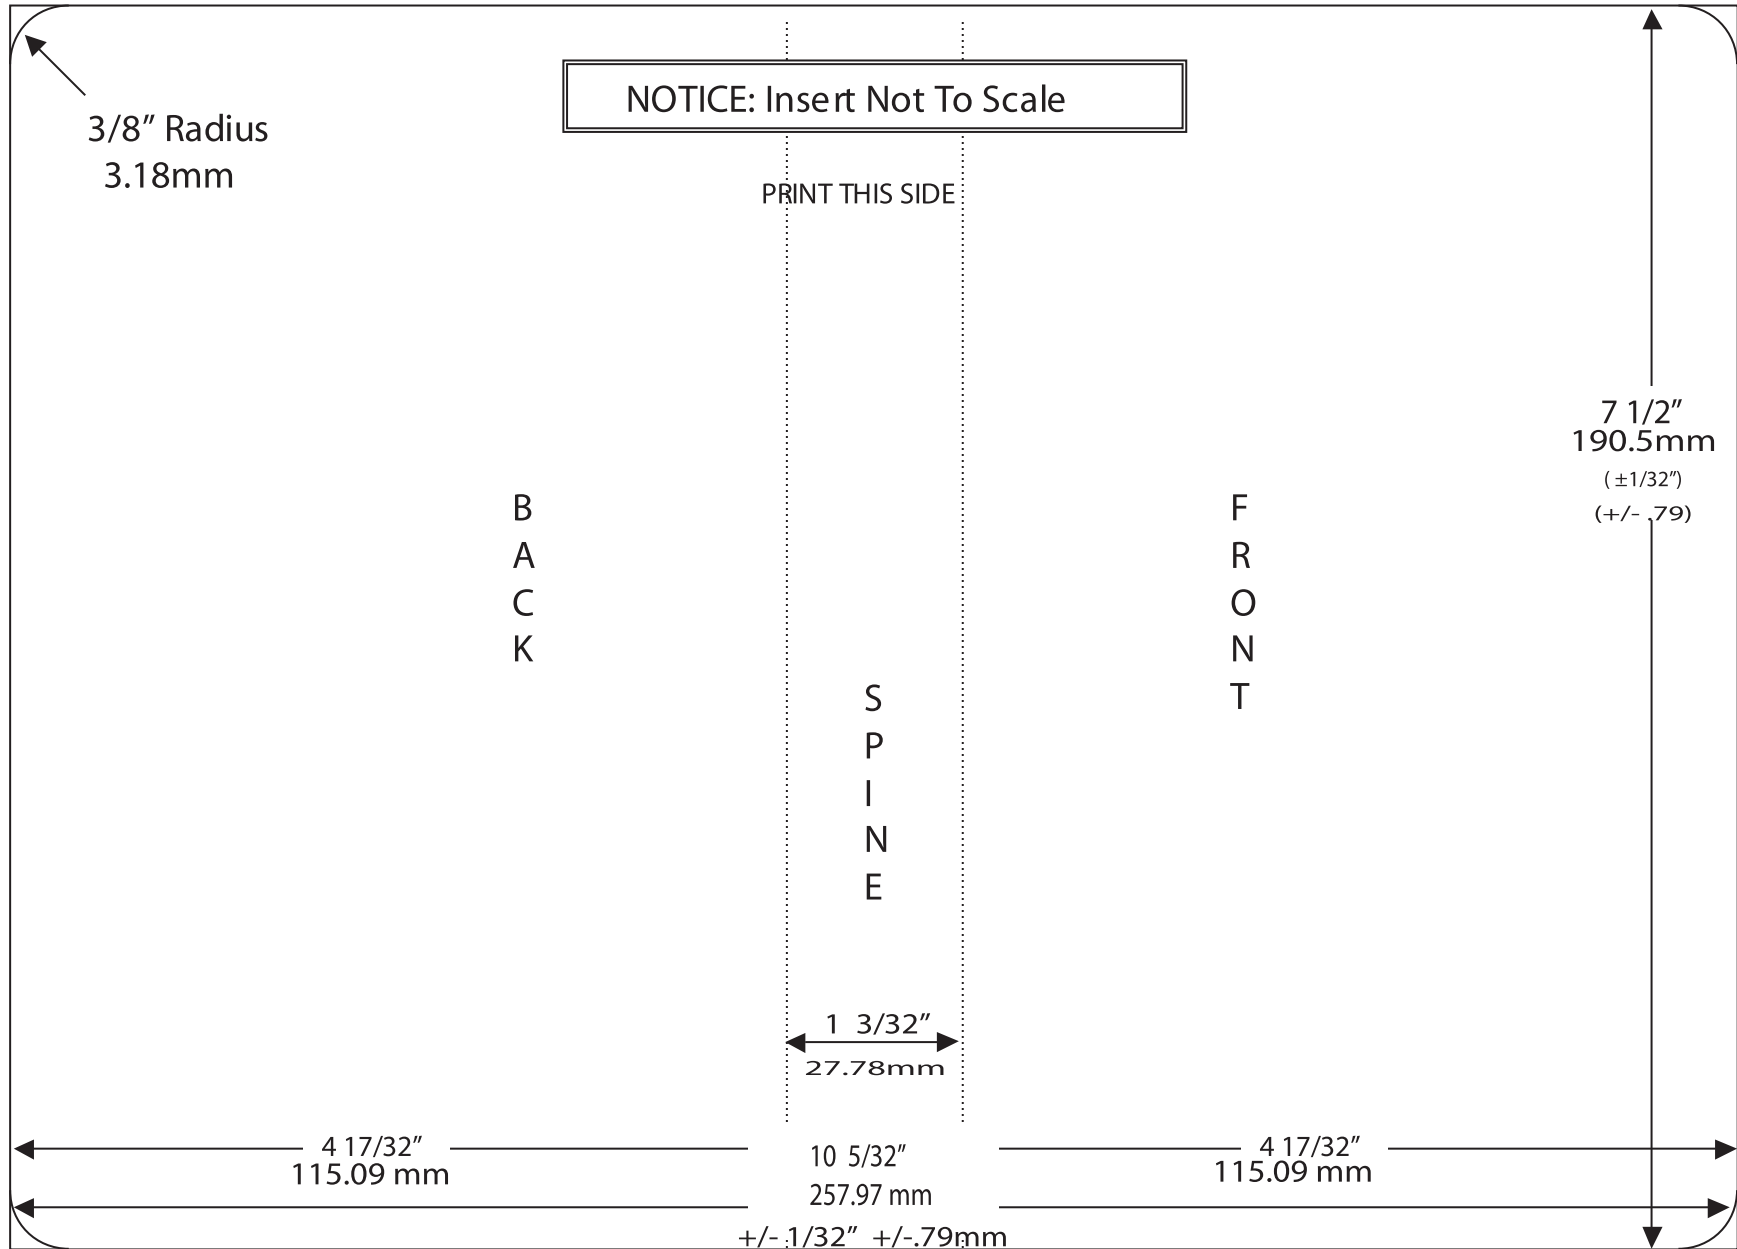

ALPHA case

Specified Graphic Insert Dimensions

PROUDLY MADE IN THE U.S.A.

REV: 4/17/00
Approved By Jim Peterson 4/24/00