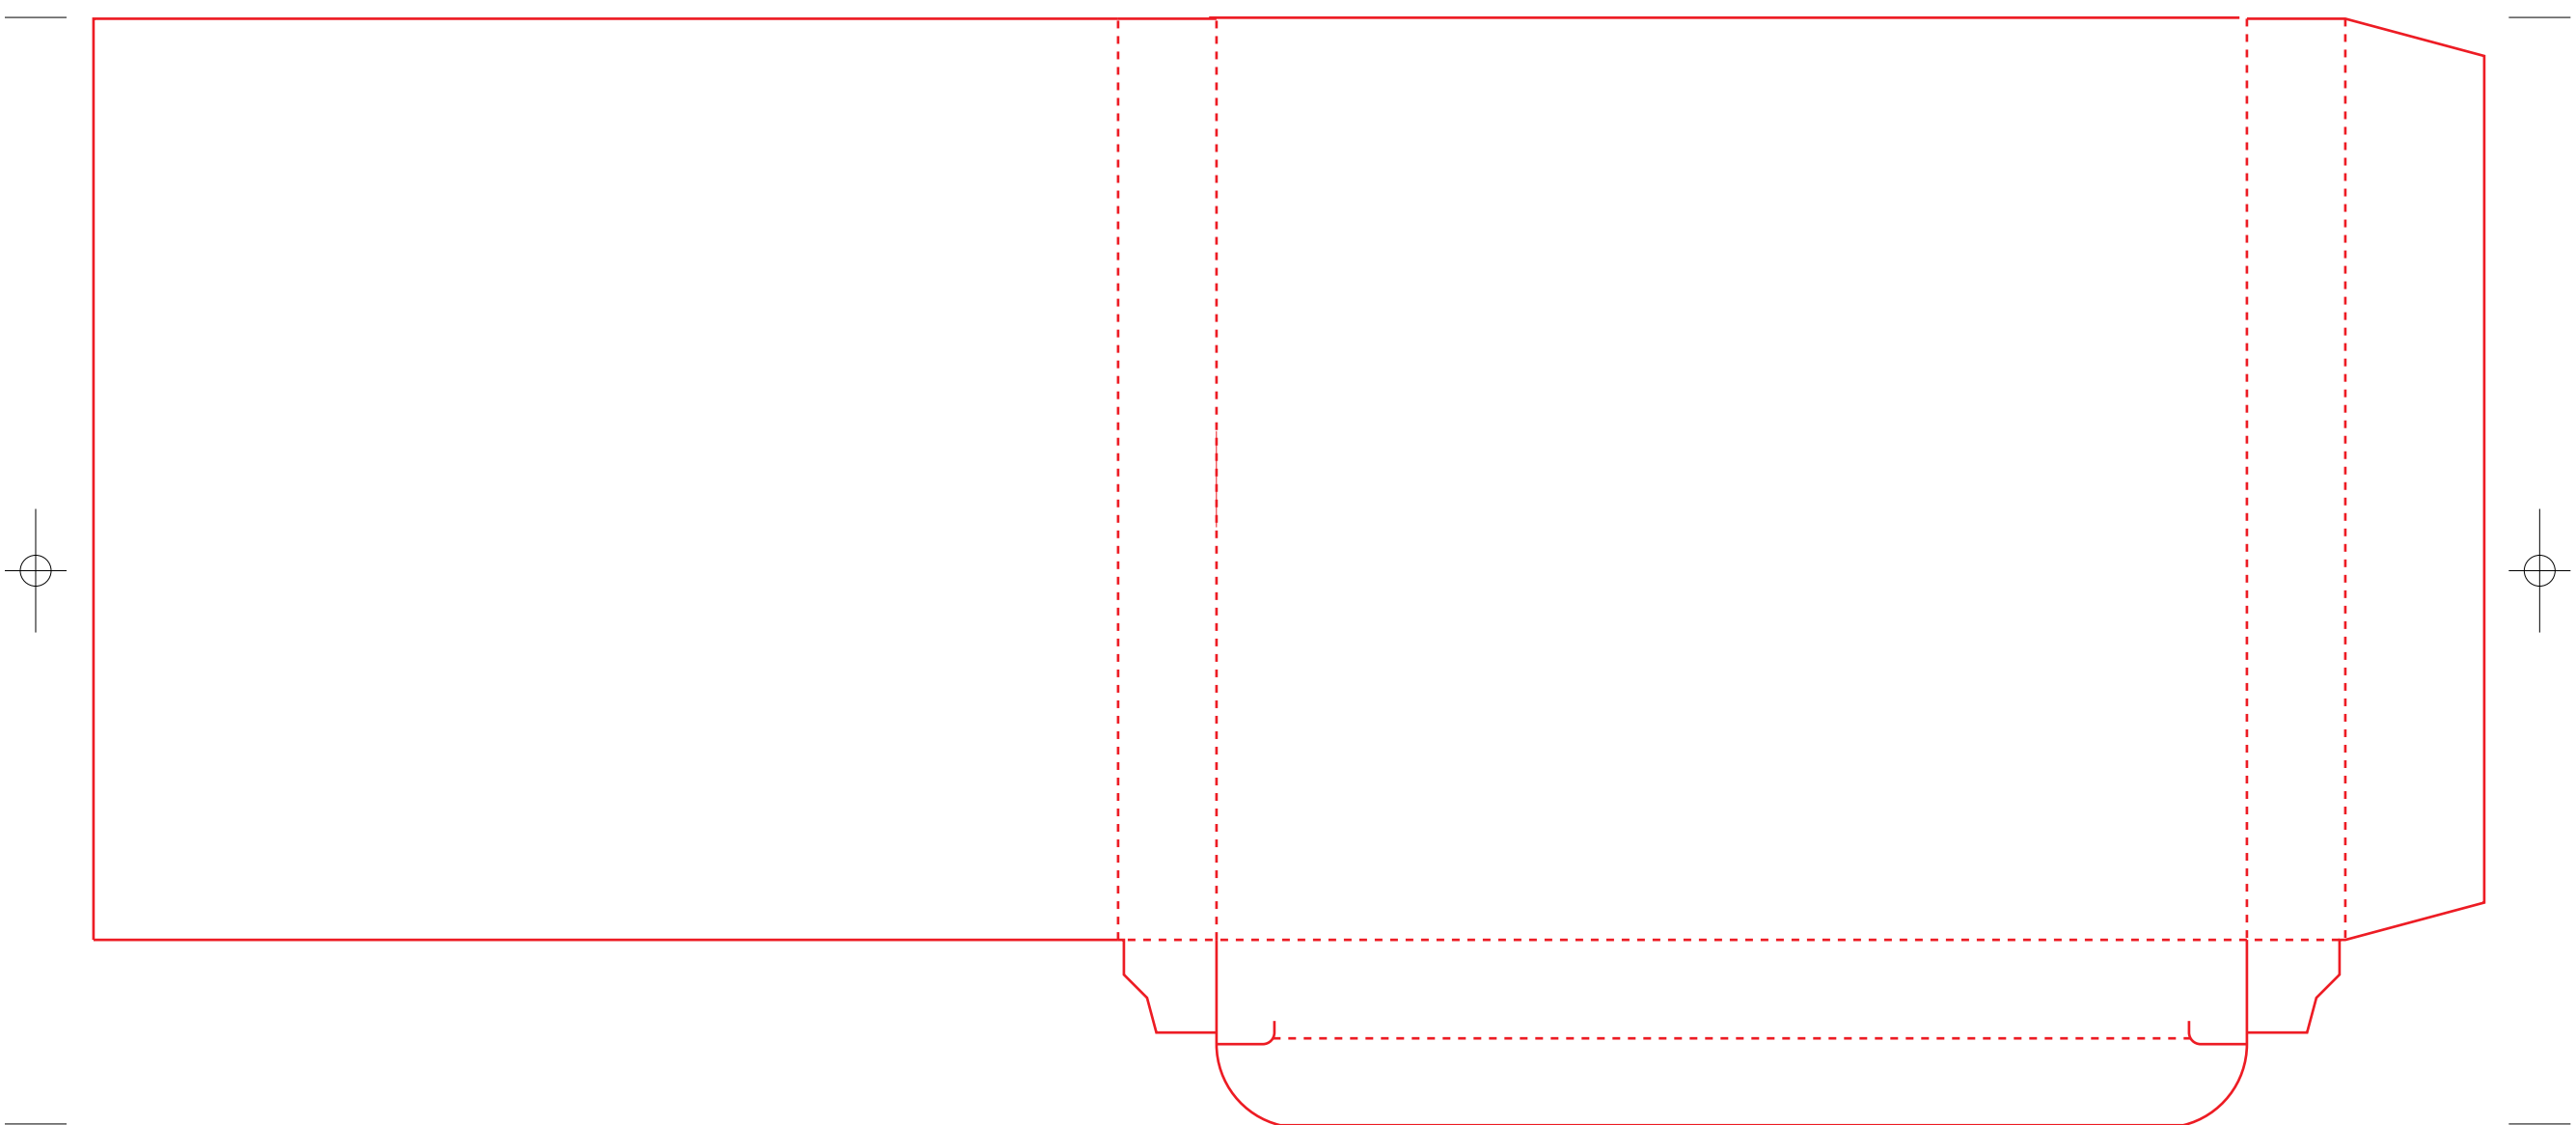

# Slipcase for 6-Panel 1-CD Digipak

Size open: 12.9063" x 5.9688"