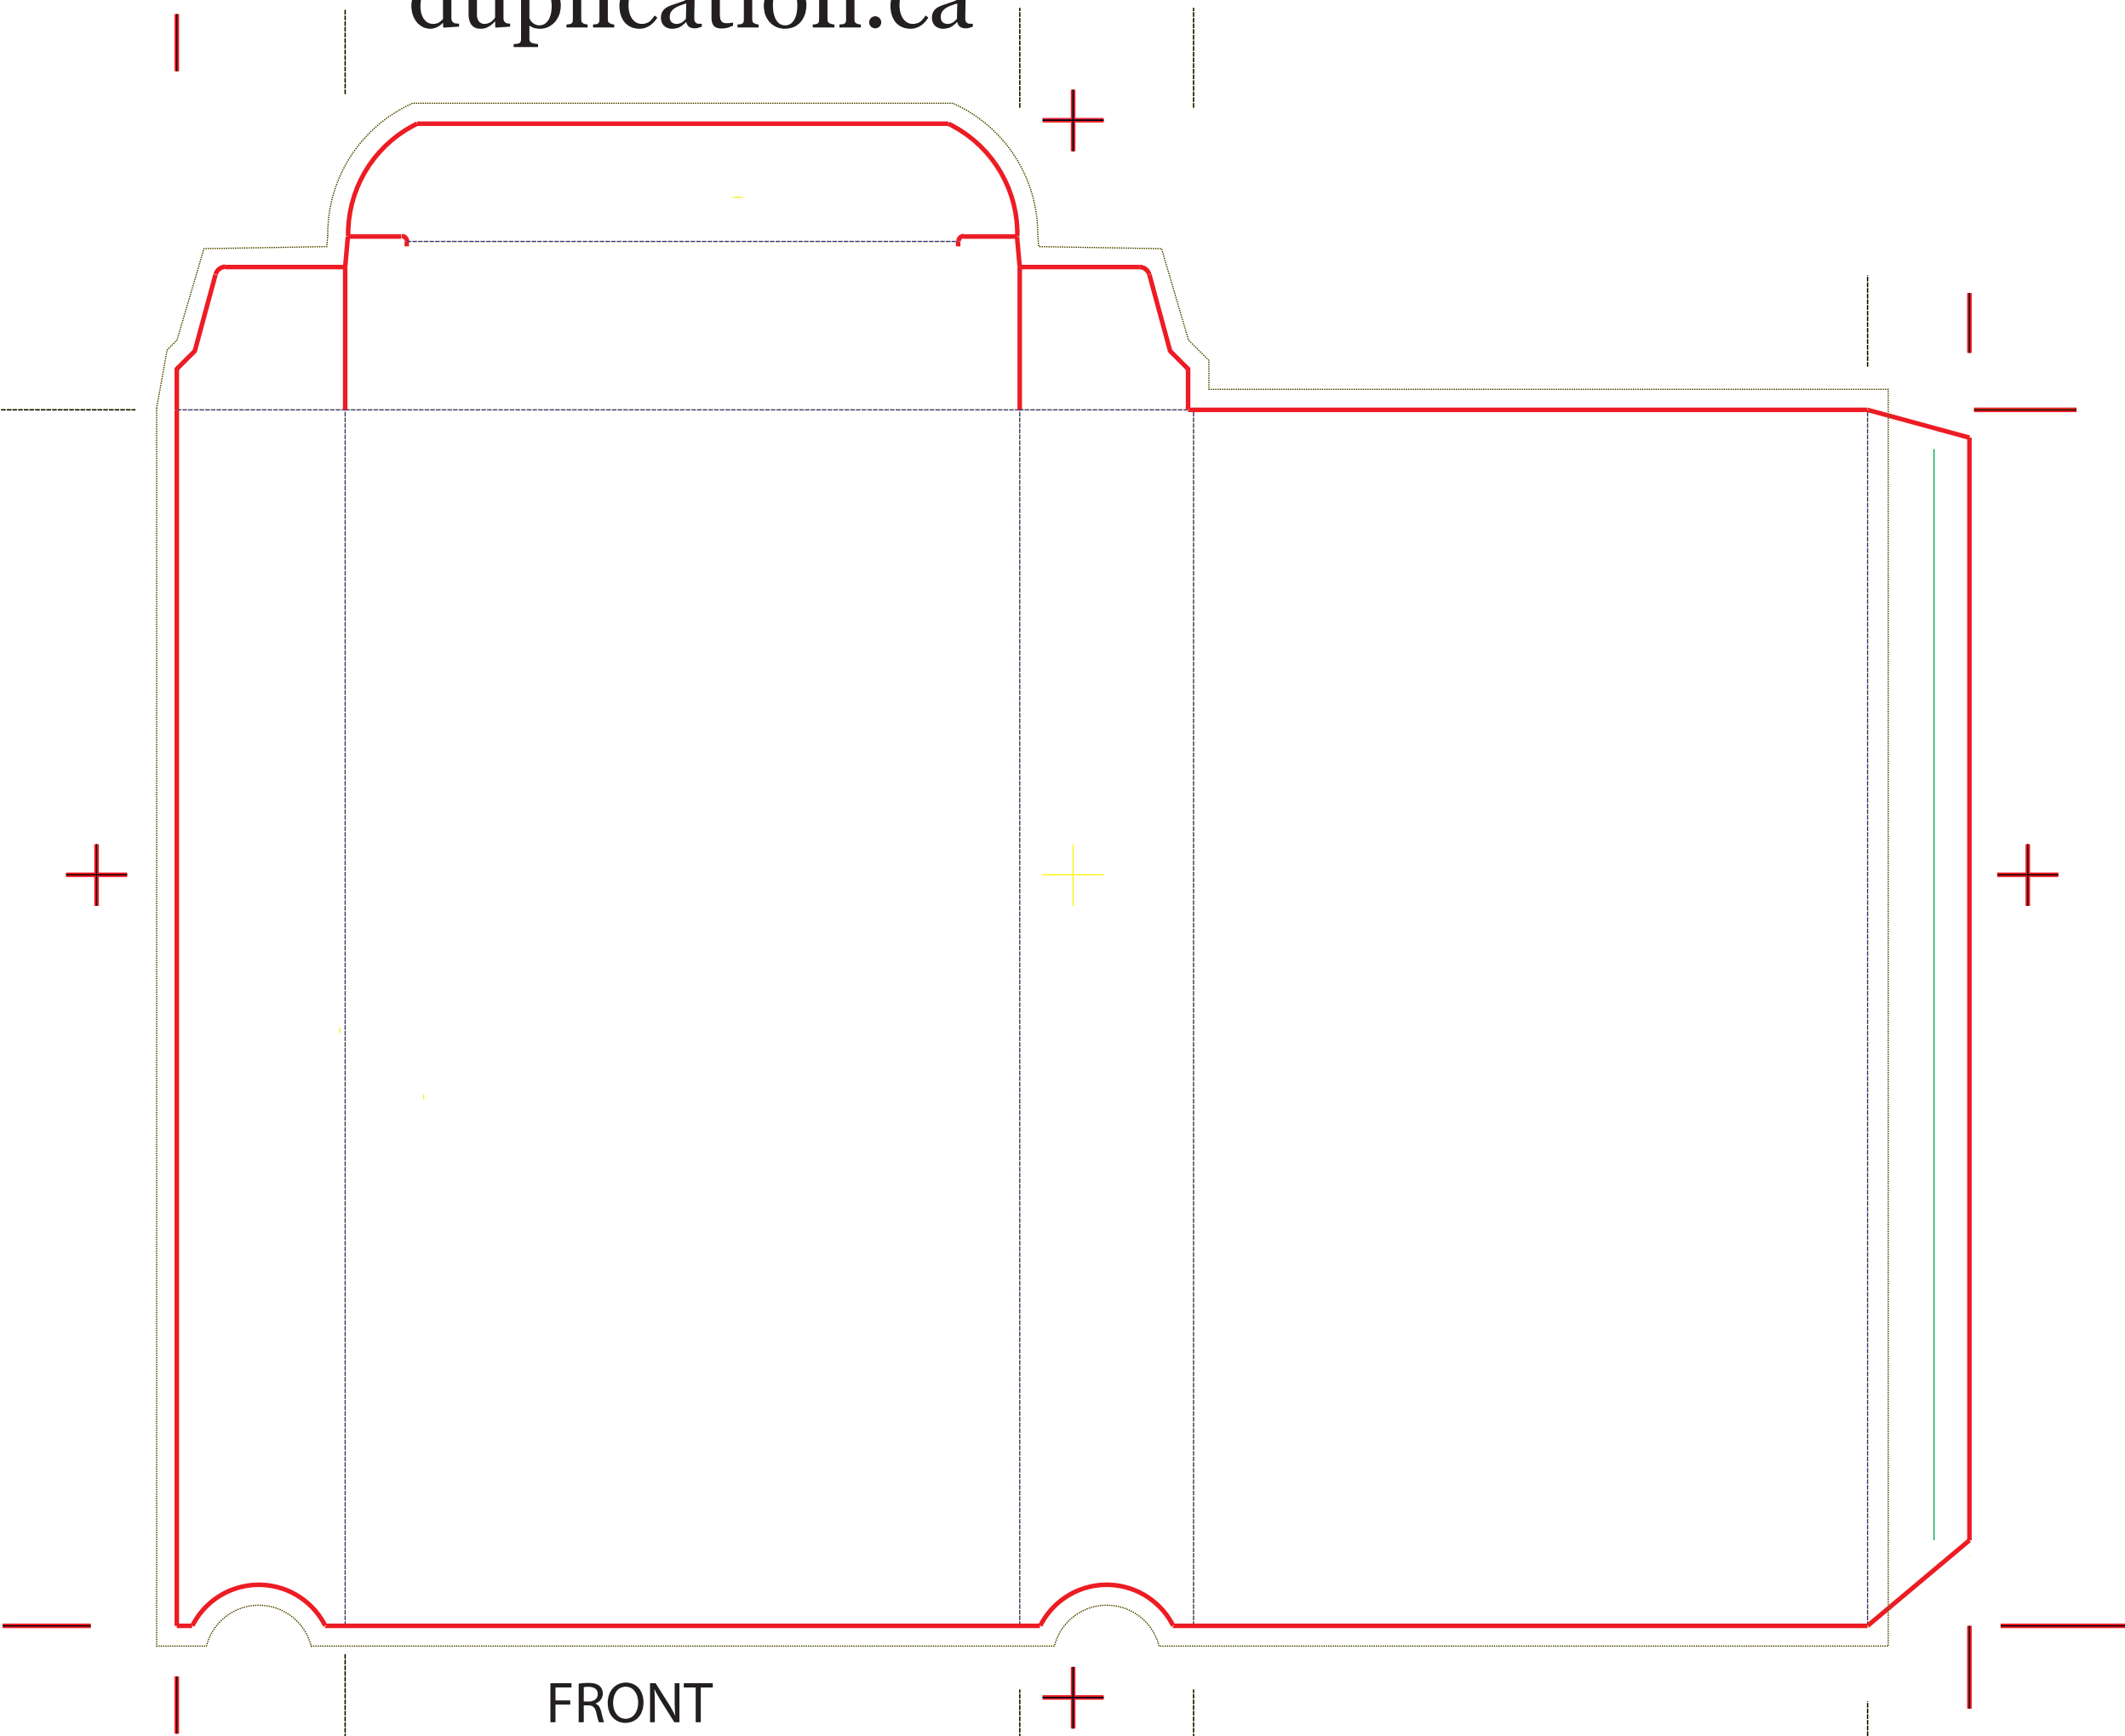

duplication.ca

Cut line  
Bleed 1/8"  
Fold

FRONT

REF. BOTTOM LOAD VHS BOX

DESIGN # 18001

SIZE 4.1/8" X 1.1/16" X 7.7/16"