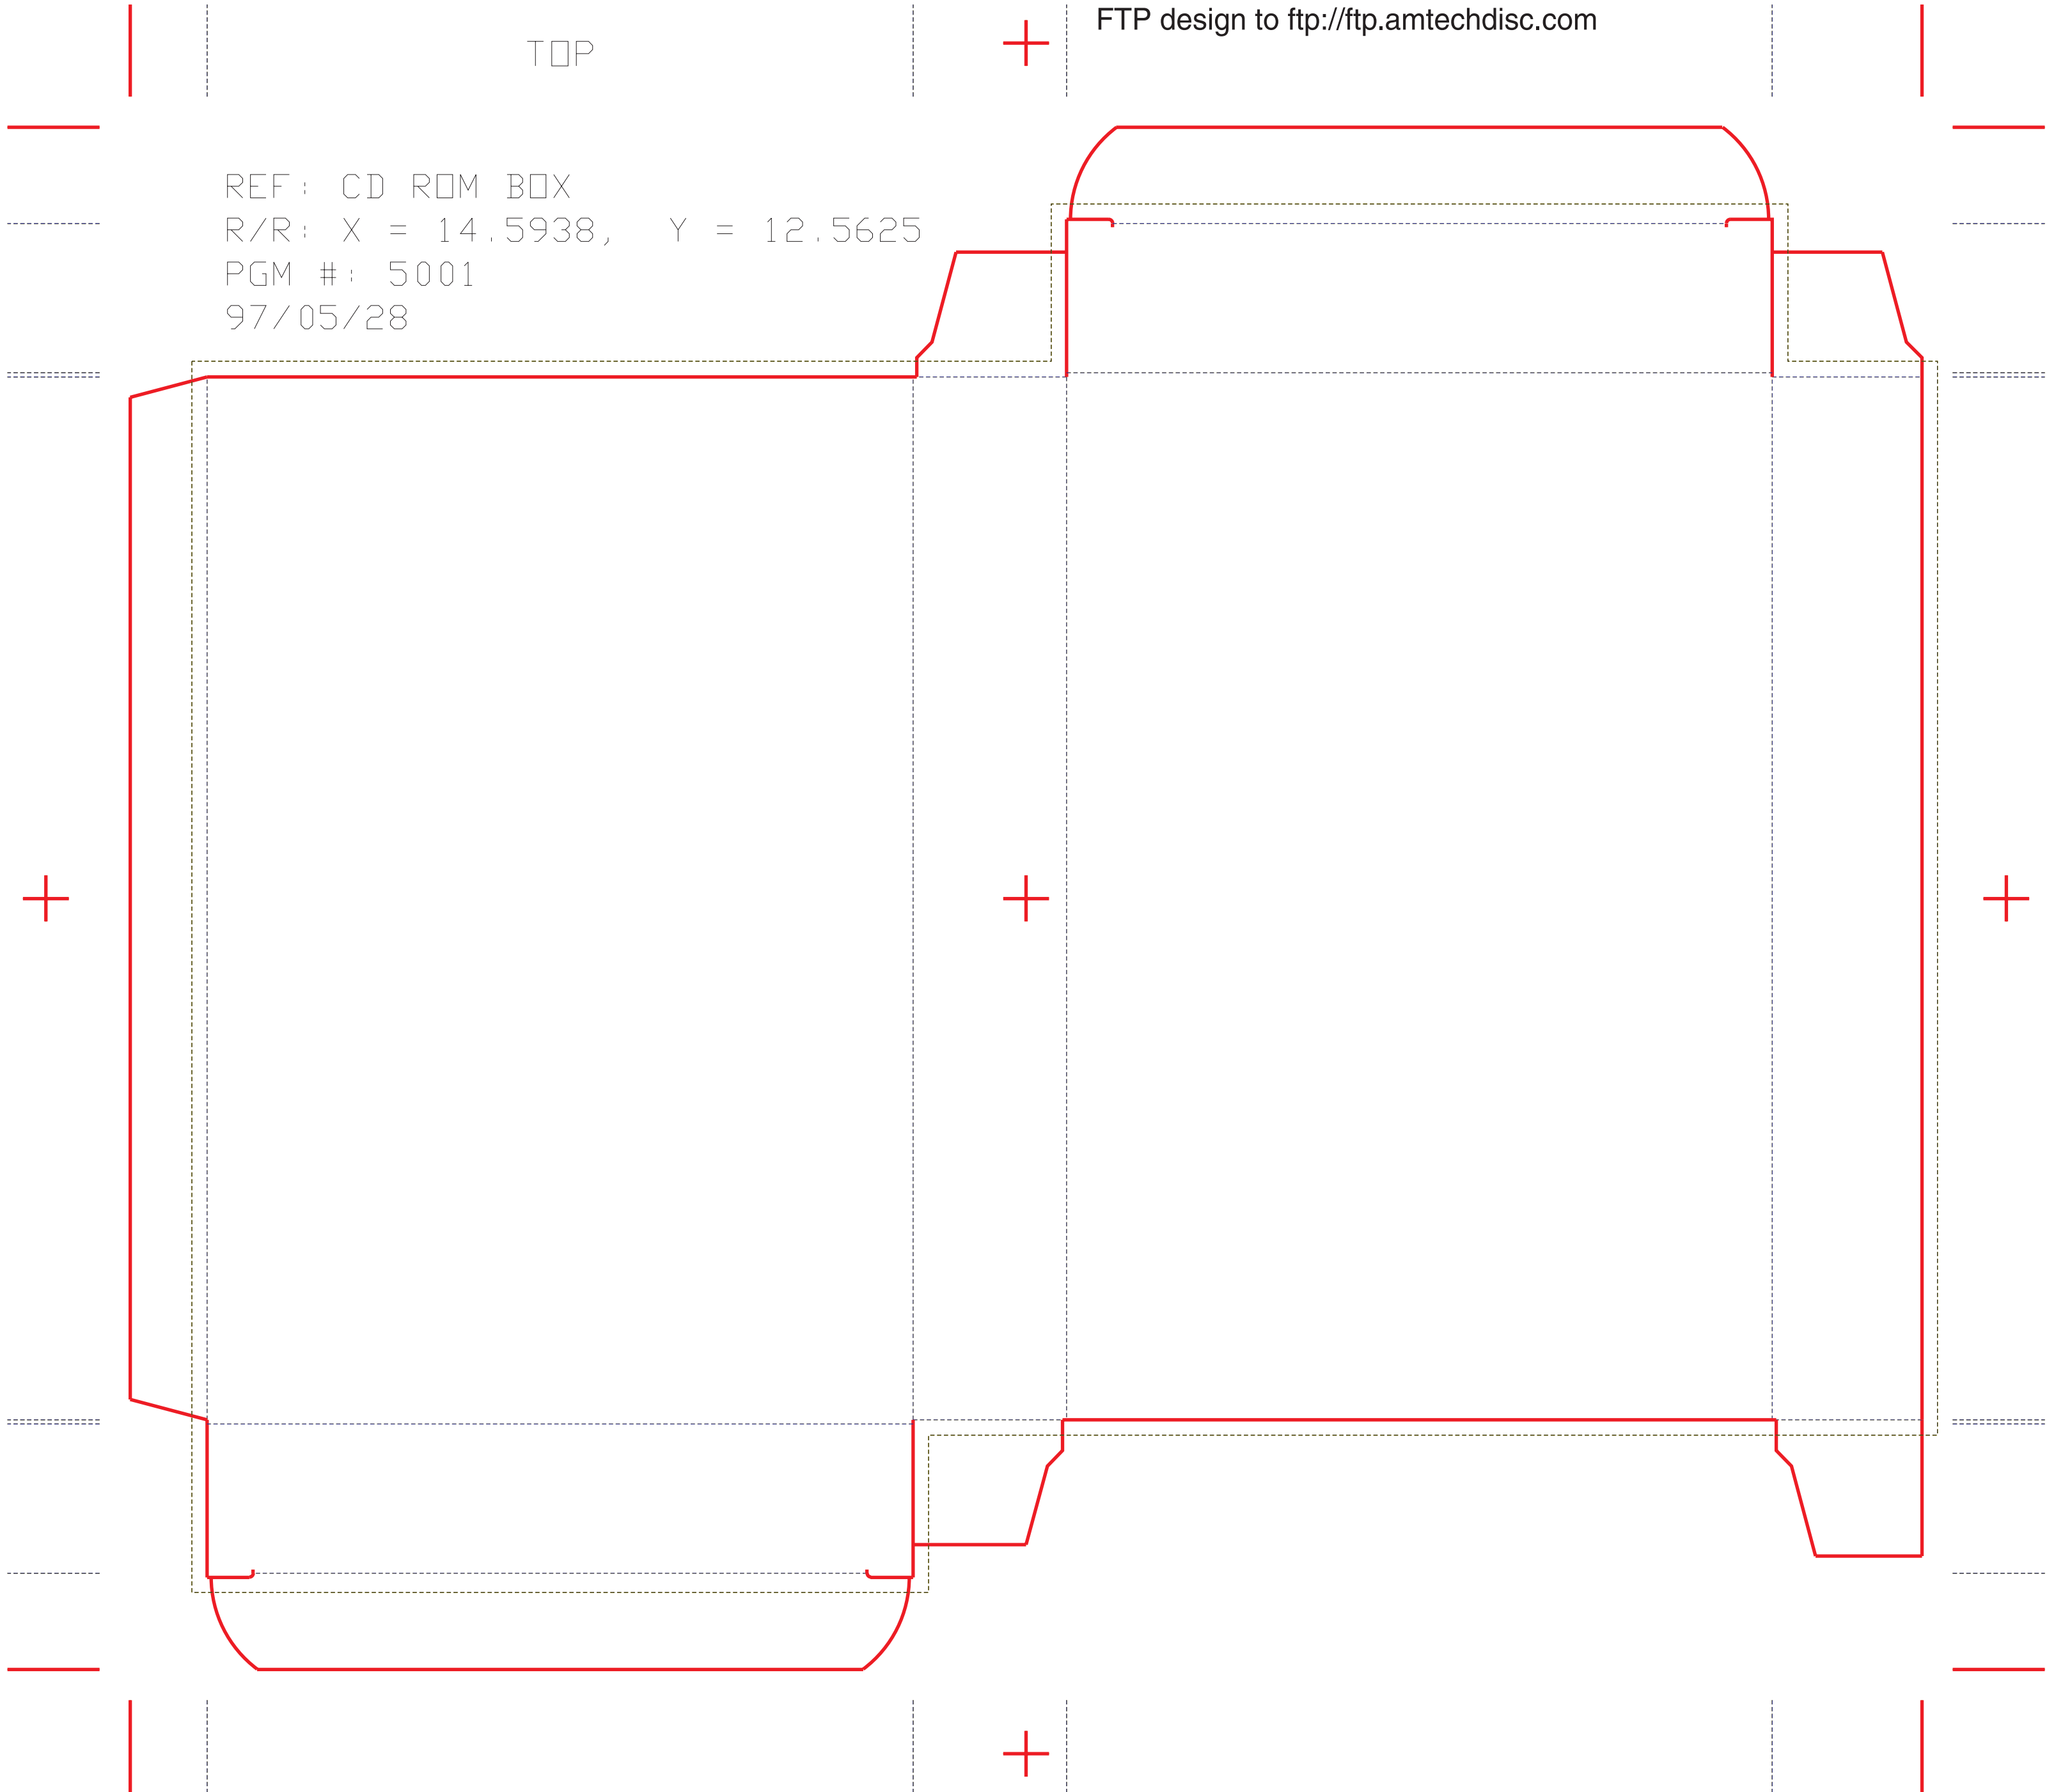

TOP

FTP design to <ftp://ftp.amtechdisc.com>

REF: CD ROM BOX
R/R: X = 14.5938, Y = 12.5625
PGM #: 5001
97/05/28

PRINTED SIDE