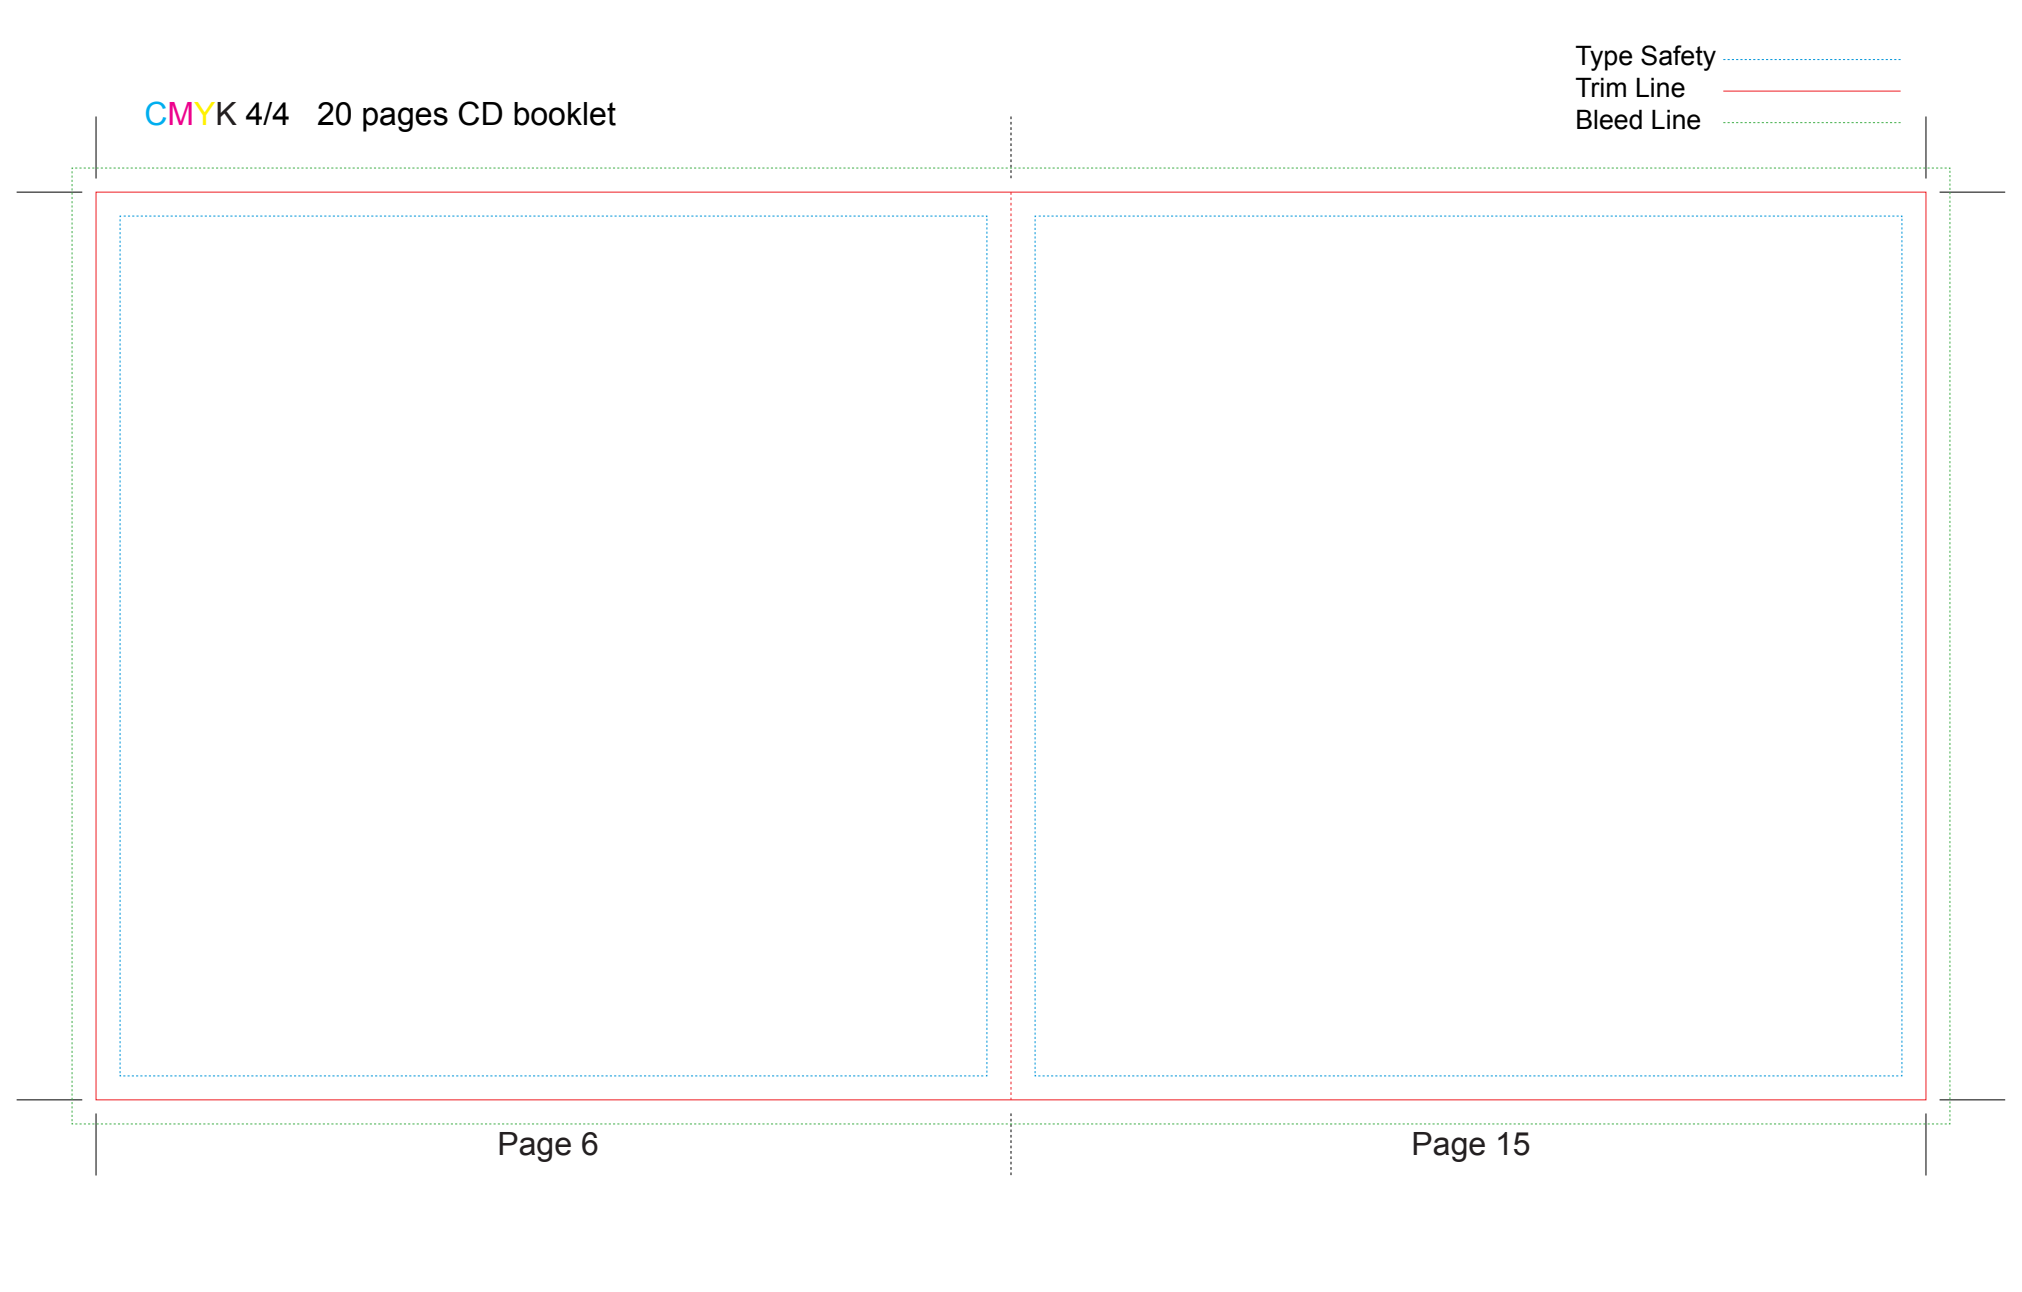

CMYK 4/4 20 pages CD booklet

Type Safety .....
Trim Line .....
Bleed Line .....

Page 6

Page 15